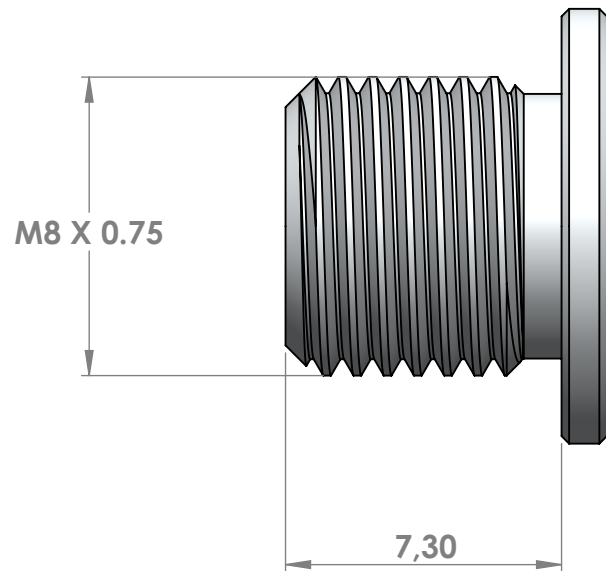

CRUEL COMPONENTS

MATERIAL: ERGAL 7075-T6
WEIGHT: 0.8 GR.

CHAINRINGS BUSHINGS