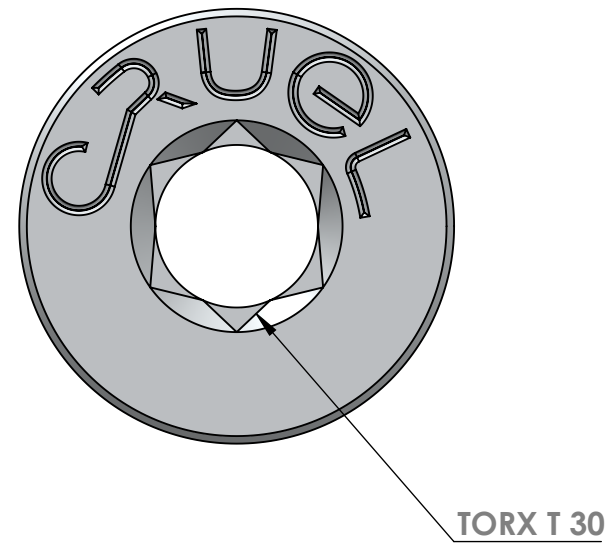

CRUEL COMPONENTS

MATERIAL: ERGAL 7075-T6
WEIGHT: 0.8 GR.

CHAINRINGS BUSHINGS